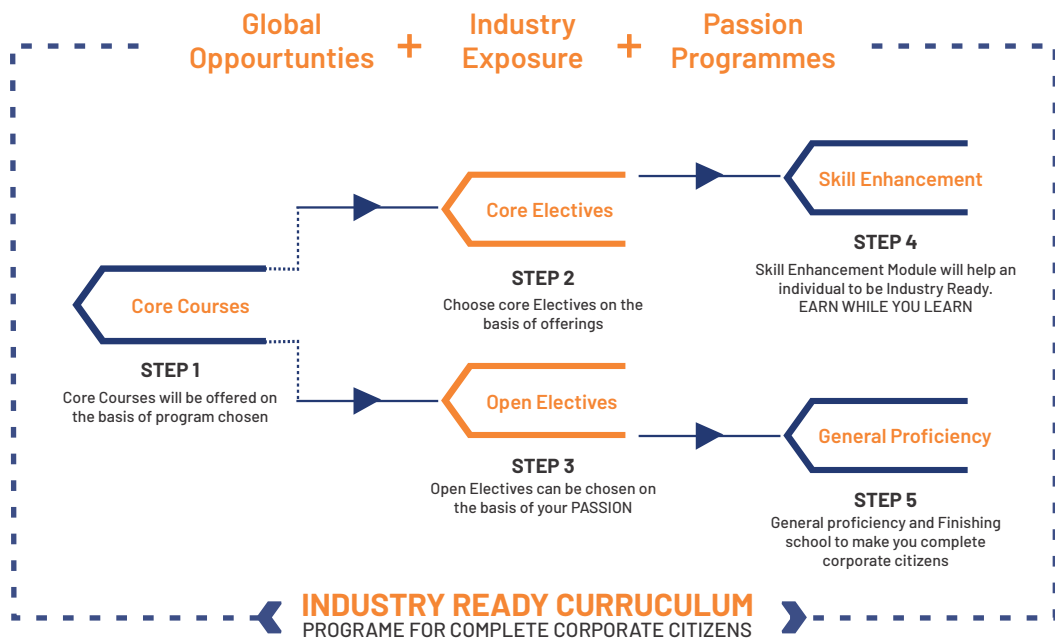

GU is focusing on in-depth understanding, deliberating, planning and executing NEP for reaping its benefits in the largest interest of our stakeholders. The action plan is essentially a reflection of the commitment of the University to implement all relevant provisions of NEP-2020 within the specified time frame for efficient implementation. The implementation of NEP at University shall make it emerge as a pioneering University for other academic institutes to follow.

DESIGN YOUR OWN DEGREE WITH GU

OUTCOME-BASED EDUCATION (OBE)

GU vision is placed on a clearly articulated idea of what students are expected to know and be able to do, that is, what skills and knowledge they need to have, when they leave our system.

- Rubrics based transparent assessment
- Regular knowledge & skill mapping with industry requirements

FLEXIBLE CHOICE BASED CREDIT SYSTEM

Popularly known as CBCS, full form- 'Choice Based Credit System', provides a convenient at the same time effective teaching-learning platform wherein the student or knowledge seeker has the flexibility to choose their course from a list of courses.

- PASSION Programs Bucket to choose from
- Chefs can learn taxation too!