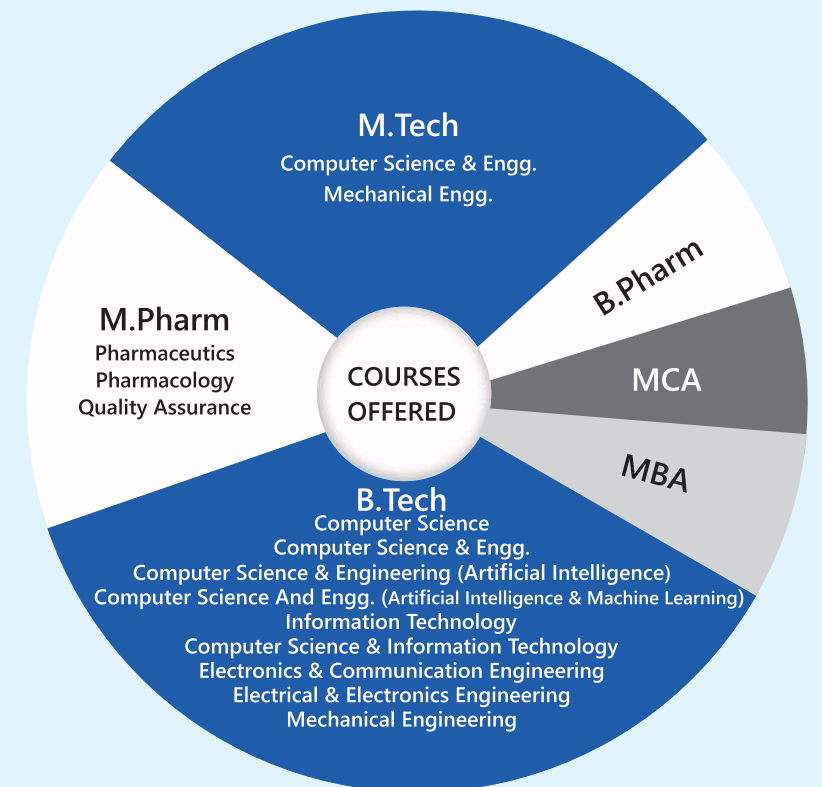

RANKING & RATING

NIRF-2022
Engineering Rank - 187
Pharmacy Rank - 97

3rd Rank
"Private Institutions (Technical)"
in India by ARIIA 2021 Ranking

Diamond Rating with QSI Gauge
An exemplary ode to quality
education

R&D FACILITIES

- ❖ KIET-MBS Research and Development (R&D Labs)
- ❖ Centre for Bio-Medical Instruments

DEVELOPING ENTREPRENEURS

- ❖ Technology Business Incubator (TBI-KIET)
- ❖ Startup Incubator: 125+

SPORTS & FITNESS FACILITIES